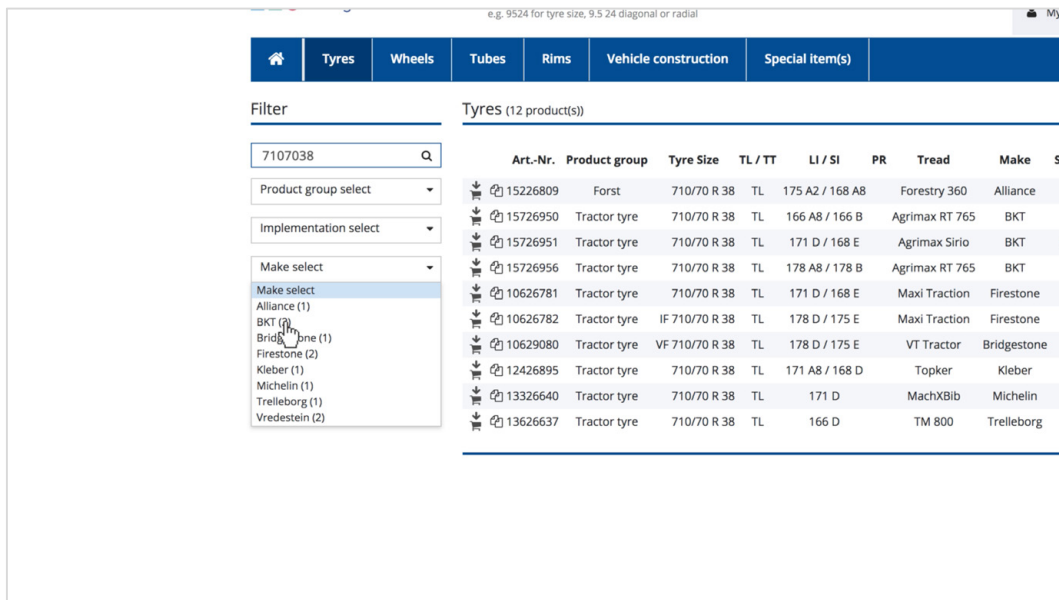

1. If you wish to refine your search, click on an appropriate category. In this example, we select “BKT” as the brand. Immediately after you have made your choice the filter you have selected will be activated and the search results will be refreshed.

1. If you are looking for a specific item number, you can do so by using the appropriate input field. Enter the number you are looking for, press “Enter” and your requested item will appear.