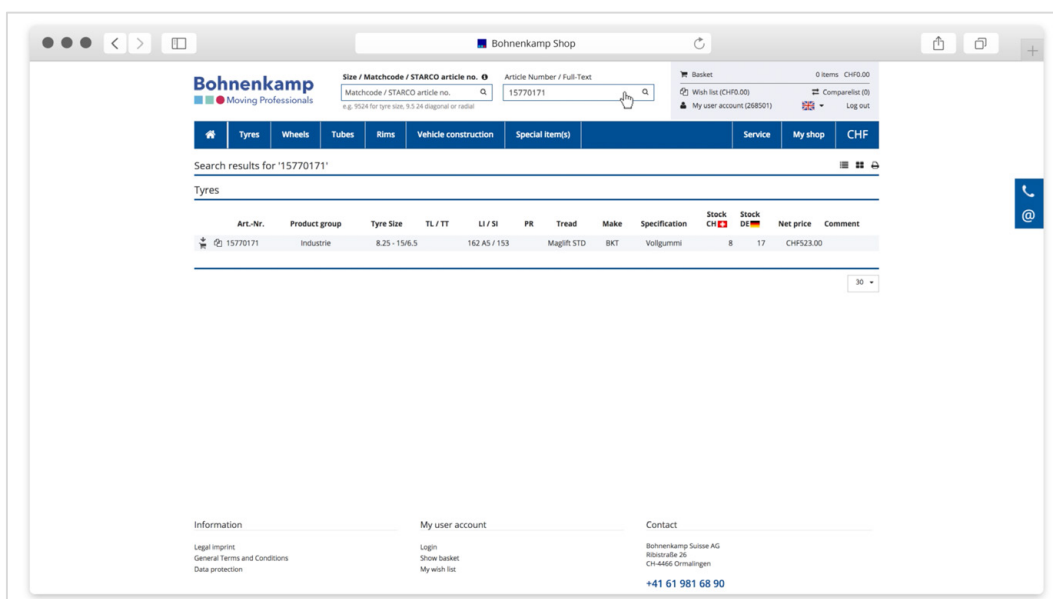

1. The full-text search works similar to this. Type in your desired search term, for example “Implement“ and confirm by pressing enter.